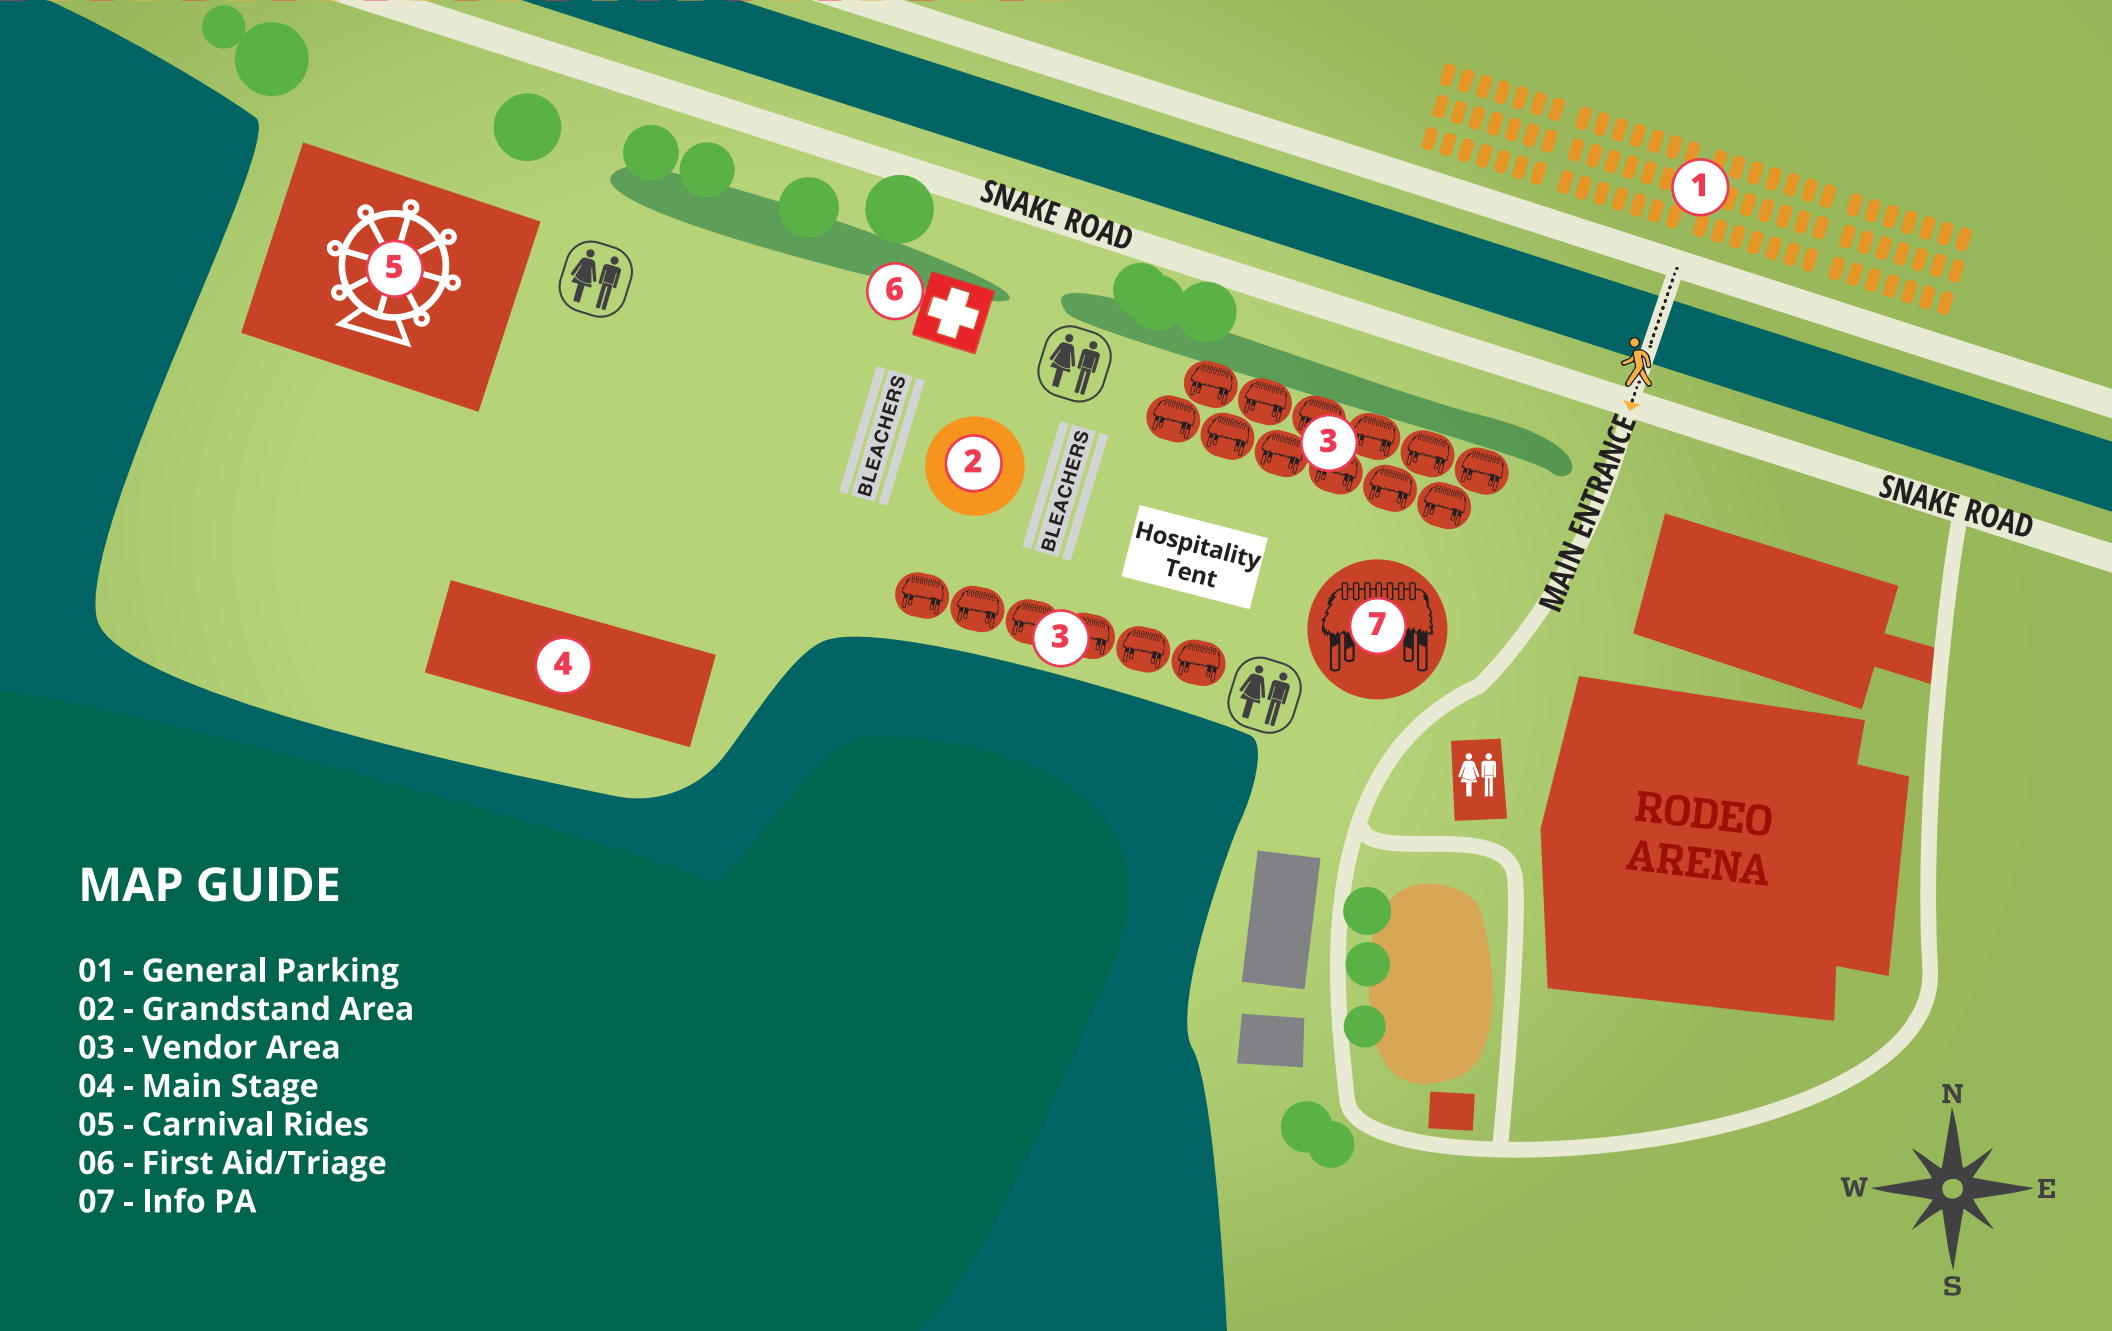

BIG CYPRESS
INDIGENOUS
ARTS AND MUSIC FESTIVAL

EVENT MAP

JUNIOR CYPRESS RODEO ARENA BIG CYPRESS RESERVATION

MAP GUIDE

- 01 - General Parking
- 02 - Grandstand Area
- 03 - Vendor Area
- 04 - Main Stage
- 05 - Carnival Rides
- 06 - First Aid/Triage
- 07 - Info PA

SATURDAY, MARCH 4

- 9:30 AM GATES OPEN
- 10:00 AM AHFACHKEE PLEDGE
- 10:30 AM AHFACHKEE SCHOOL BAND
- 11:15 AM ONE WAY SKY
- 12:00 PM FAWN WOOD
- 1:00 PM LYLA JUNE
- 1:45 PM PANEL DISCUSSION
- 3:00 PM CORNWALLIS
- 4:00 PM FREESTYLE ALLIGATOR
WRESTLING COMPETITION
- 5:00 PM SNOTTY NOSE REZ KIDS
- CLOSE OUT DANCE

SUNDAY, MARCH 5

- 9:30 AM GATES OPEN
- 10:00 AM AHFACHKEE PLEDGE
- 10:30 AM AHFACHKEE SCHOOL BAND
- 11:15 AM FAWN WOOD
- 12:00 PM AYE FIVE AND CARRADINE BILLIE
- 1:00 PM RED BERRY WOMAN: FASHION SHOW
- 2:00 PM CORNWALLIS
- 3:15 PM ONE WAY SKY
- 4:00 PM FREESTYLE ALLIGATOR
WRESTLING COMPETITION
- 5:00 PM LYLA JUNE
- 6:00 PM SPENCER BATTIEST AND DOC NATIVE
- CLOSE OUT DANCE